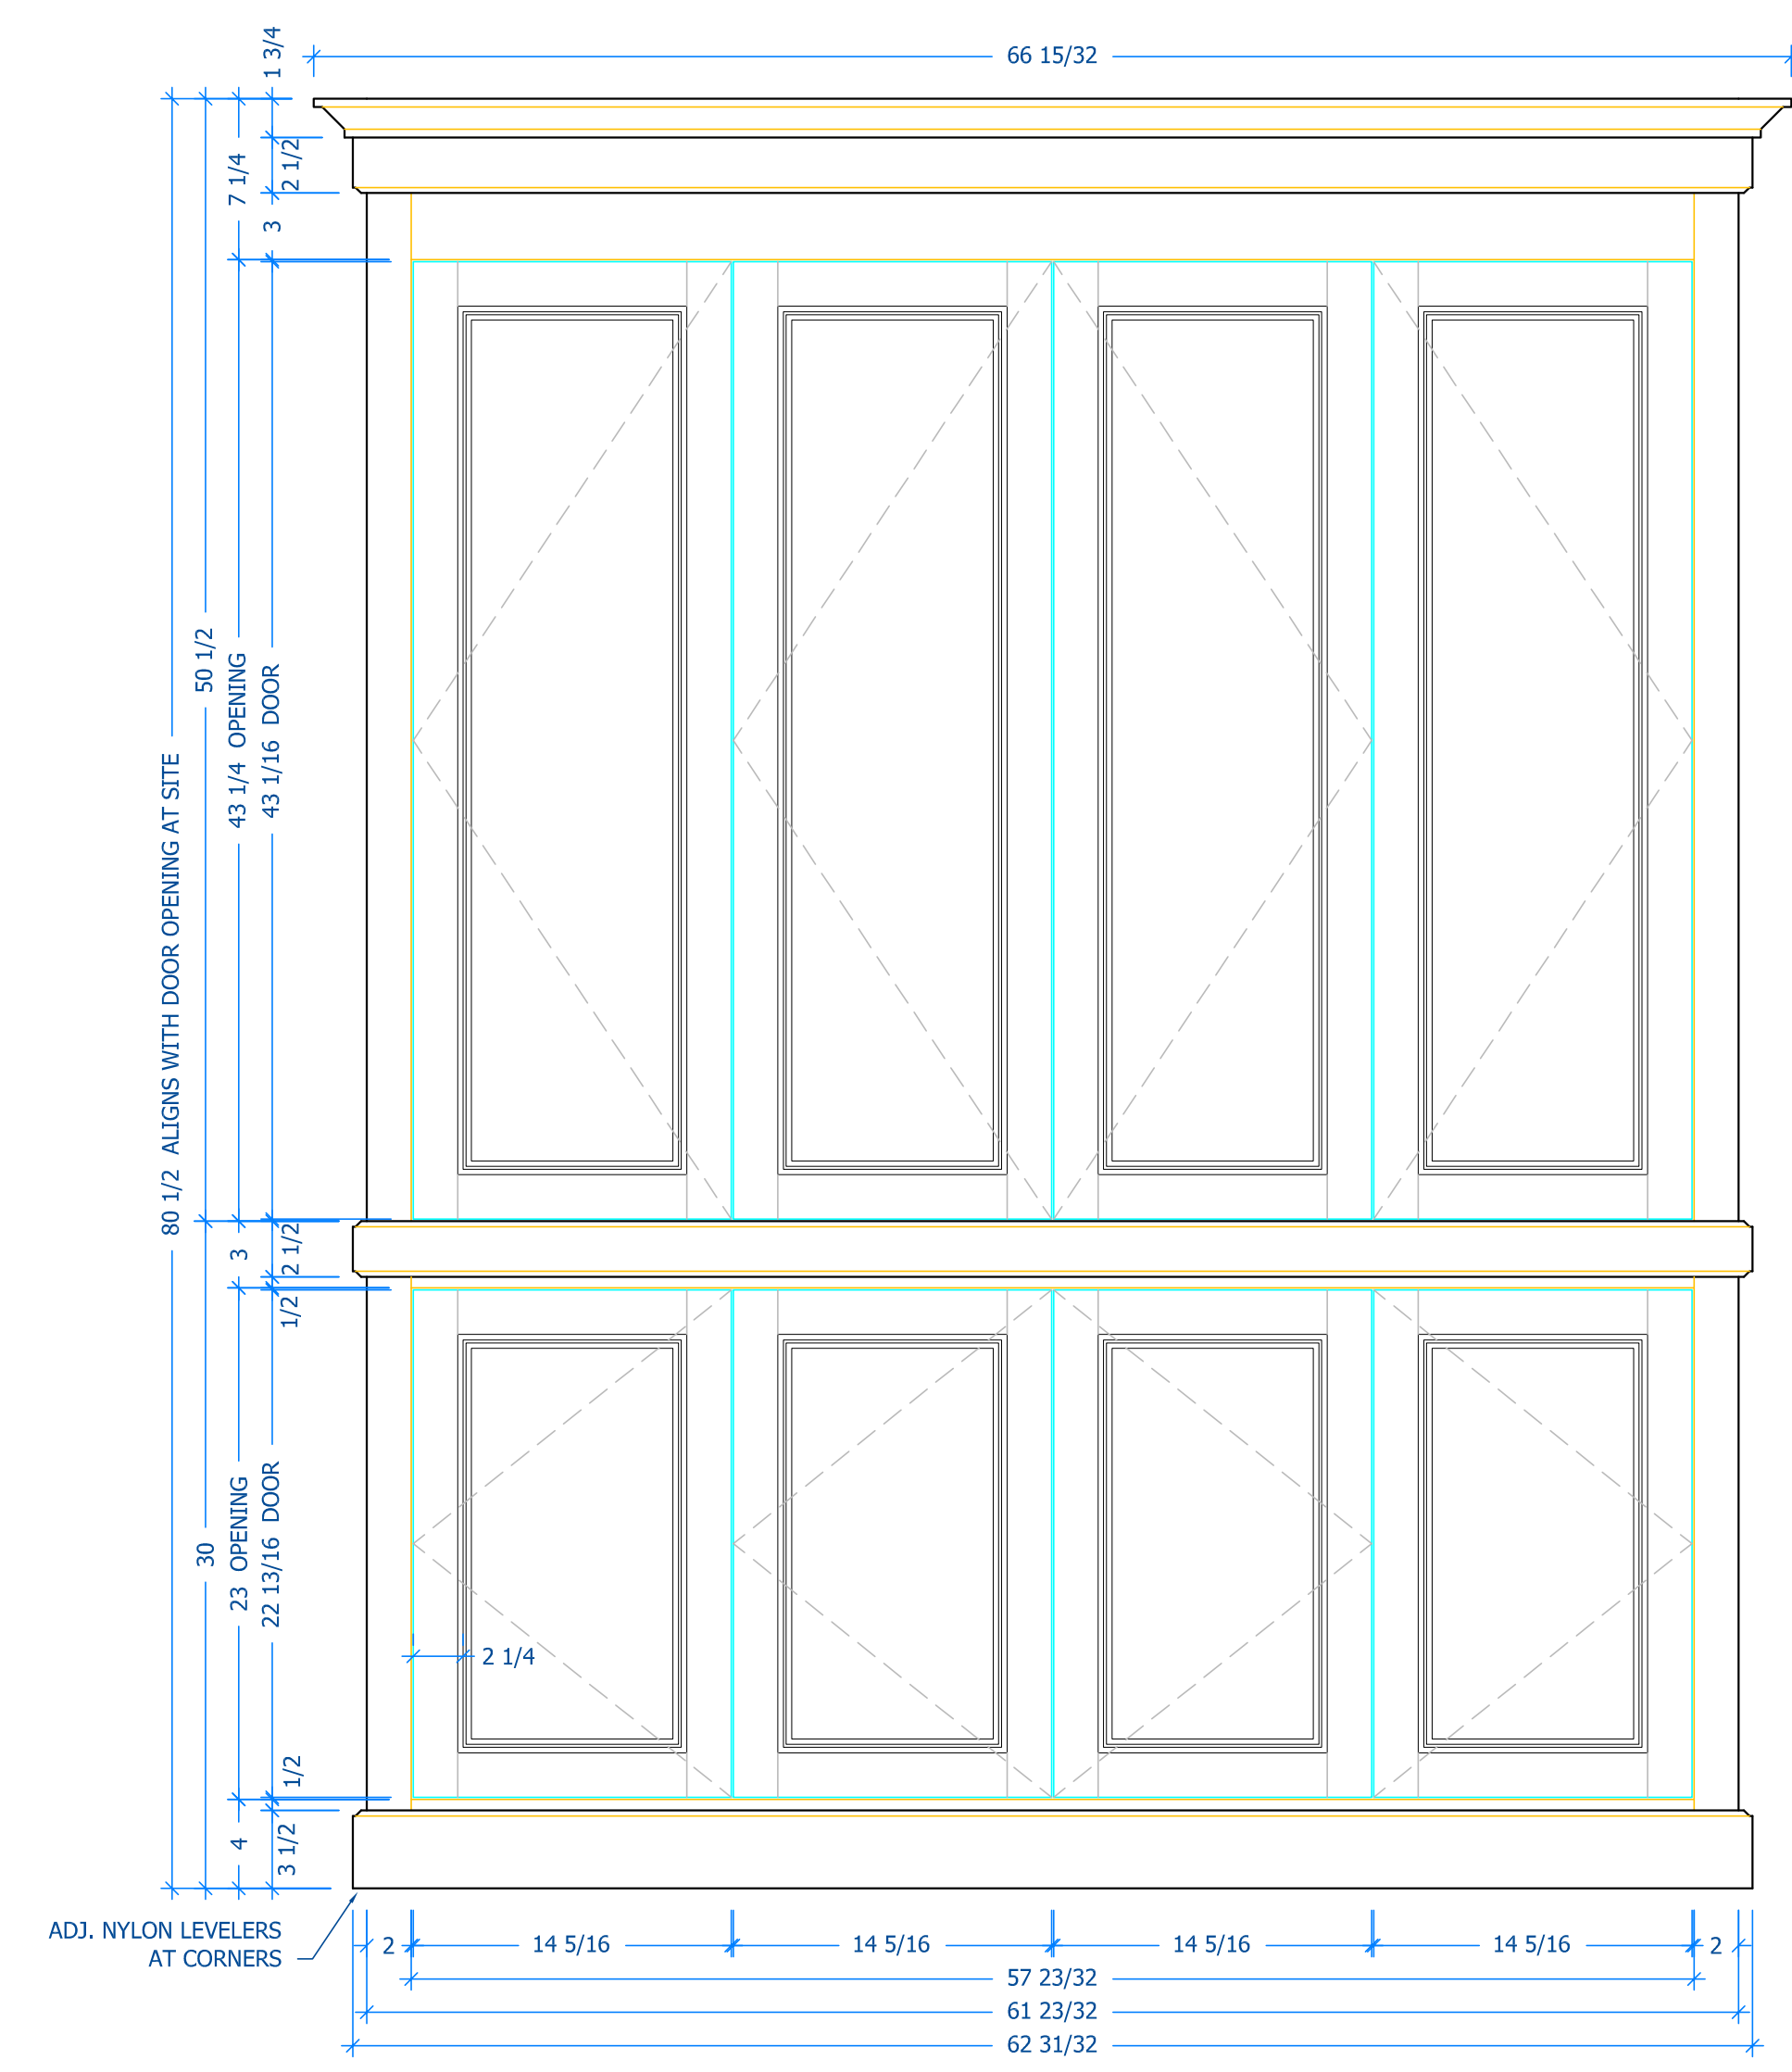

REVISIONS	BY
03.27.08	JA
04.04.08	JA

1 LOWER CABINET - PLAN
1-1/2" = 1'

2 UPPER CABINET - PLAN
1-1/2" = 1'

5 MOULDINGS
FULL

3 CABINET ELEVATION - W/O DOORS
1-1/2" = 1'

4 CABINET - ELEVATION
1-1/2" = 1'

FREESTANDING CORNER TV + STEREO CABINET FOR KEVIN + ARAMIE McDONALD.
FABRICATED FROM CHERRY WOOD, VENEER AND SOLID.
CUSTOM STAIN AND LACQUER FINISH, SATIN SHEEN.
HARDWARE TO BE SELECTED BY DESIGNER.