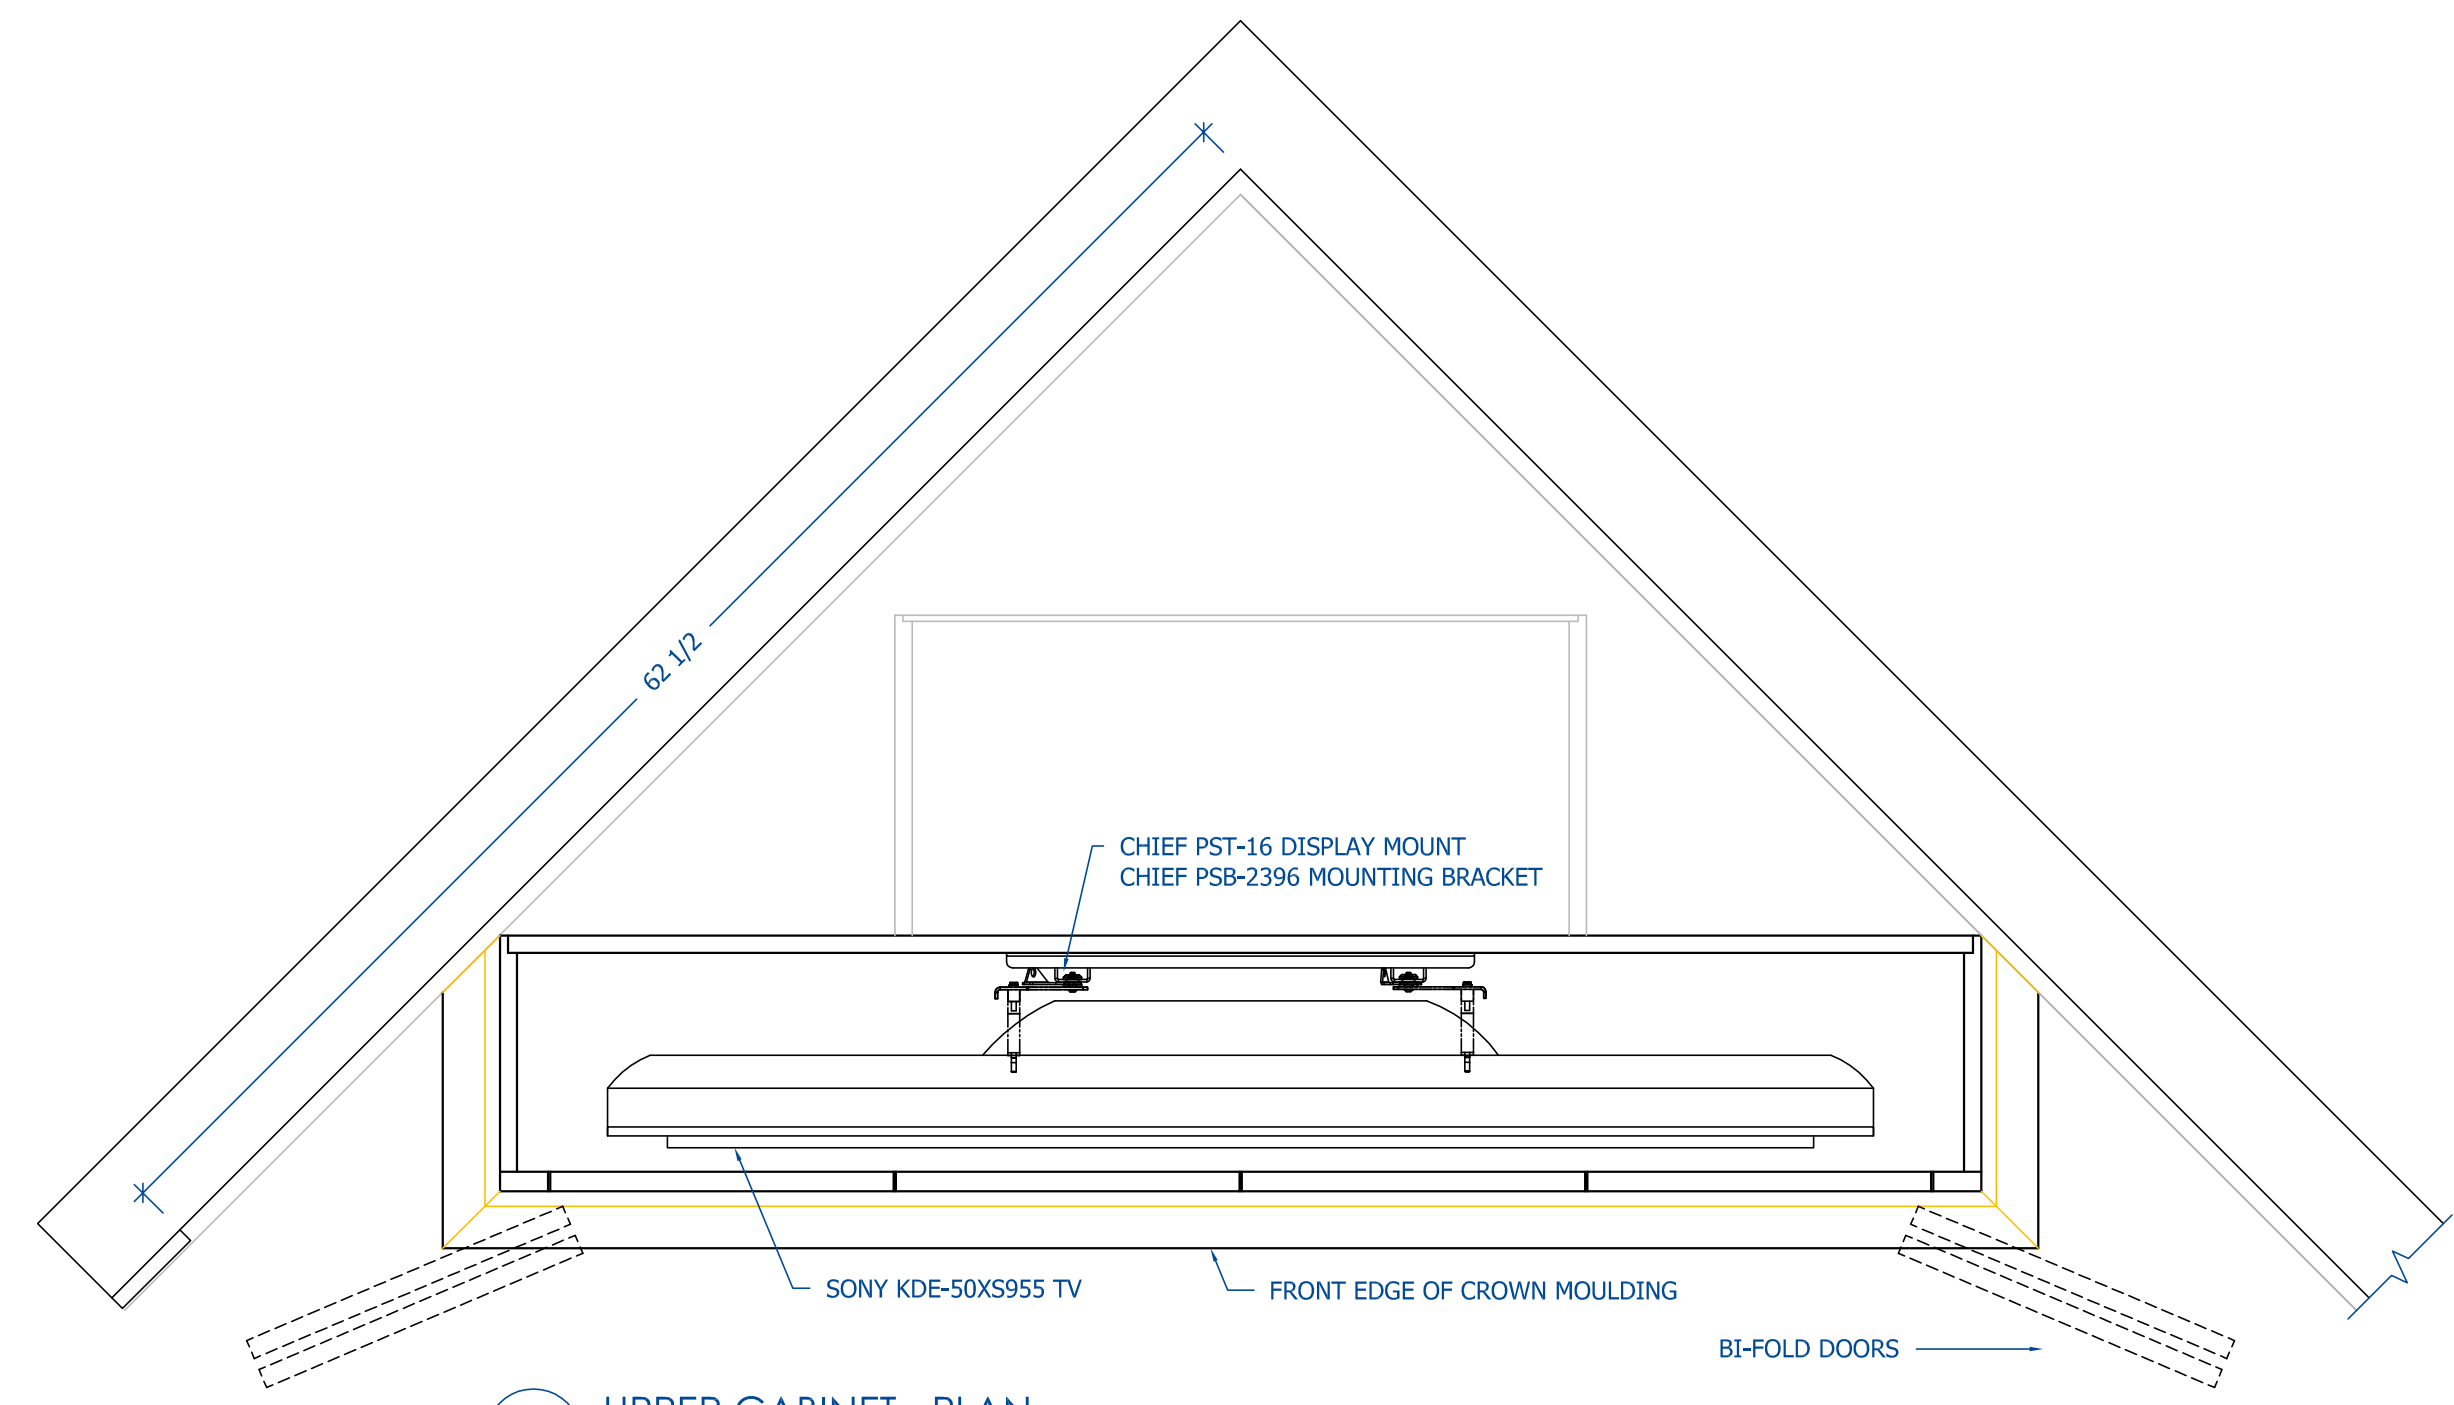

REVISIONS	BY
03.27.08	JA
04.04.08	JA

1 LOWER CABINET - PLAN
1-1/2" = 1'

2 UPPER CABINET - PLAN
1-1/2" = 1'

5 MOULDINGS
FULL

3 CABINET ELEVATION - W/O DOORS
1-1/2" = 1'

4 CABINET - ELEVATION
1-1/2" = 1'

FREESTANDING CORNER TV + STEREO CABINET FOR KEVIN + ARAMIE McDONALD.
FABRICATED FROM CHERRY WOOD, VENEER AND SOLID.
CUSTOM STAIN AND LACQUER FINISH, SATIN SHEEN.
HARDWARE TO BE SELECTED BY DESIGNER.