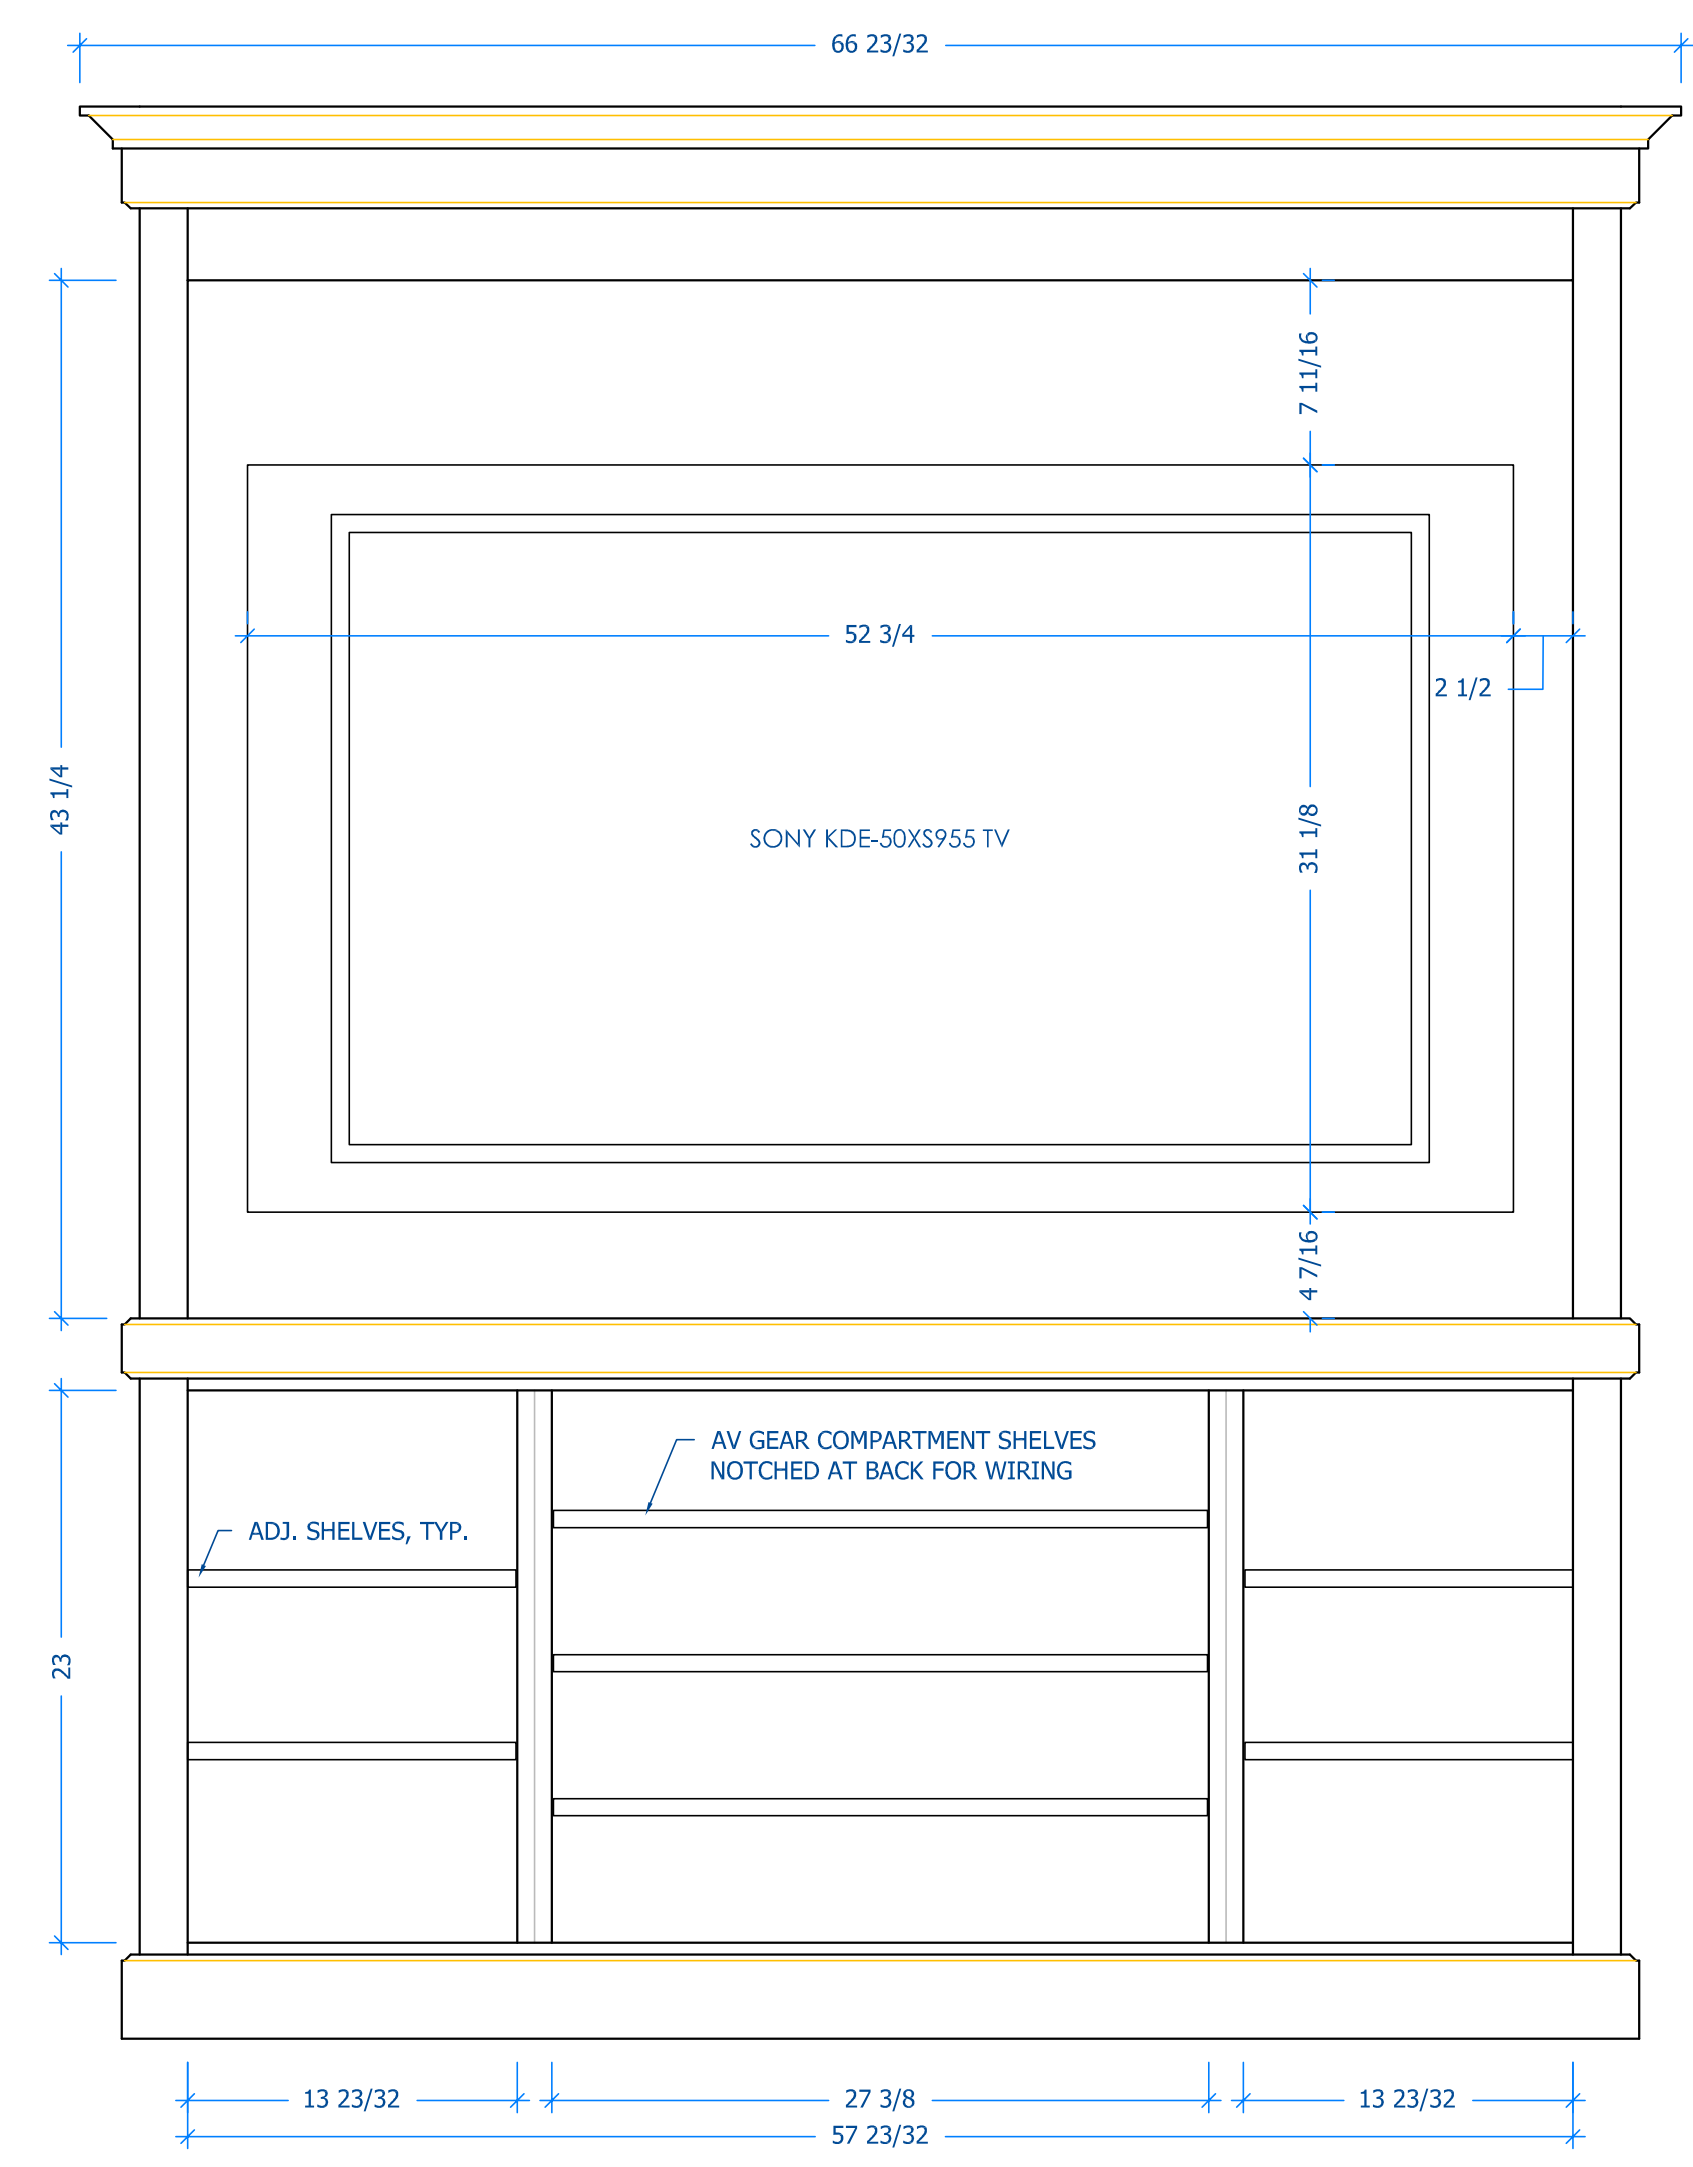

REVISIONS	BY
03.27.08	JA
04.04.08	JA

1 LOWER CABINET - PLAN
1-1/2" = 1'

2 UPPER CABINET - PLAN
1-1/2" = 1'

5 MOULDINGS
FULL

3 CABINET ELEVATION - W/O DOORS
1-1/2" = 1'

4 CABINET - ELEVATION
1-1/2" = 1'

FREESTANDING CORNER TV + STEREO CABINET FOR KEVIN + ARAMIE McDONALD.
FABRICATED FROM CHERRY WOOD, VENEER AND SOLID.
CUSTOM STAIN AND LACQUER FINISH, SATIN SHEEN.
HARDWARE TO BE SELECTED BY DESIGNER.