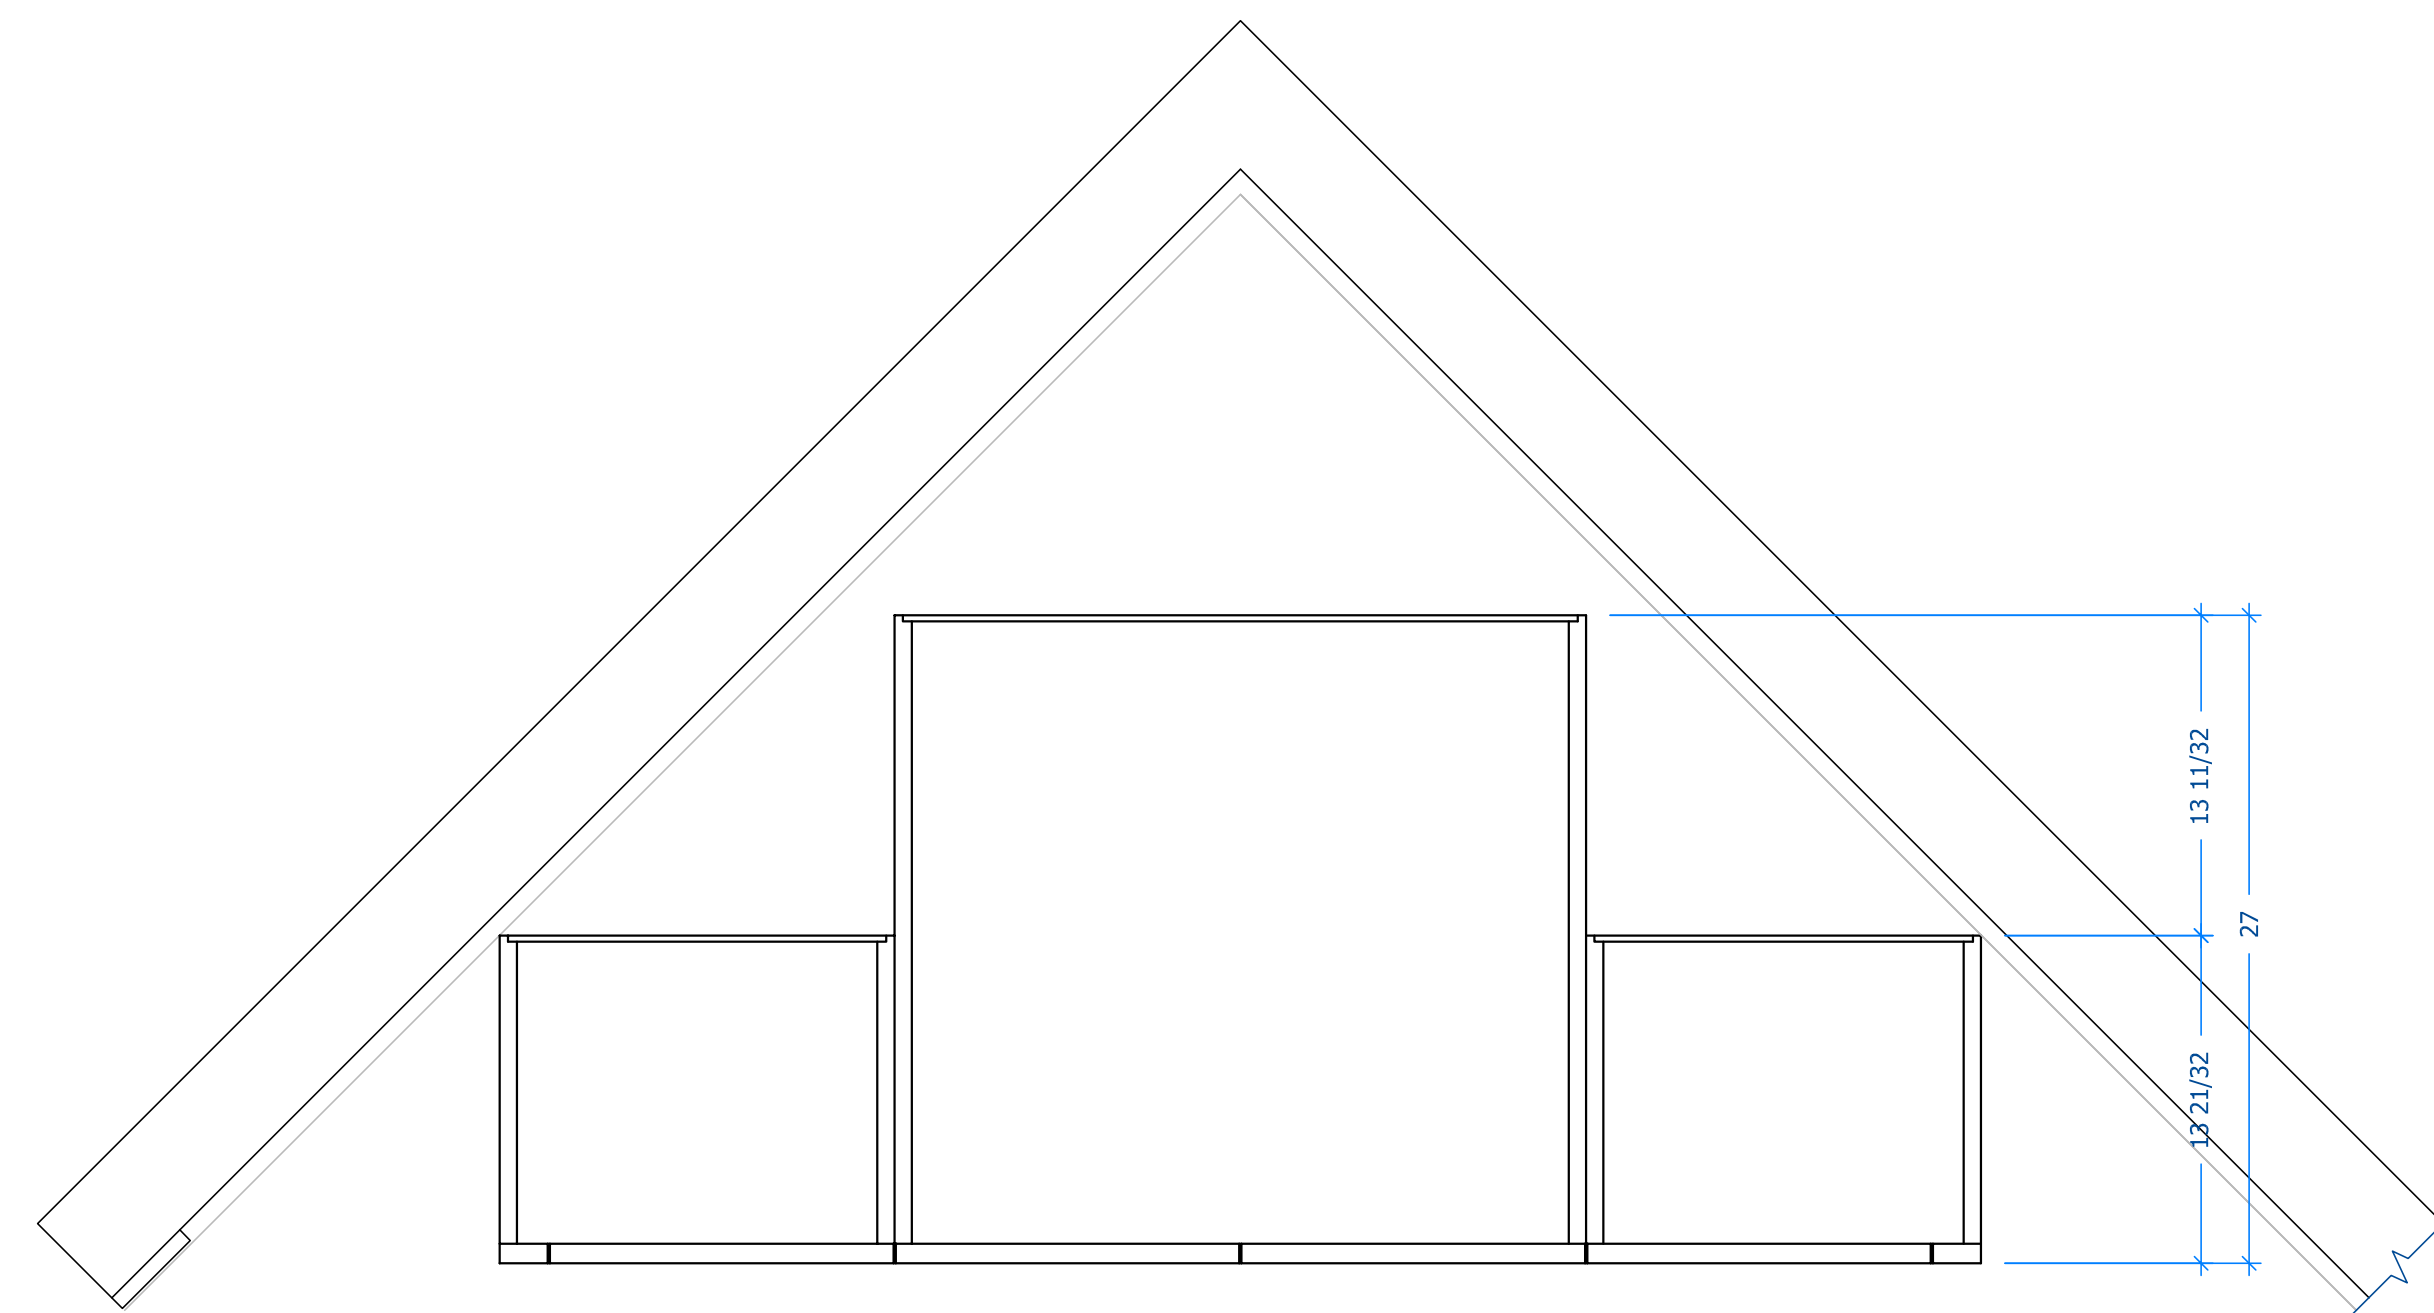

REVISIONS	BY
03.27.08	JA
04.04.08	JA

1 LOWER CABINET - PLAN
1-1/2" = 1'

2 UPPER CABINET - PLAN
1-1/2" = 1'

5 MOULDINGS
FULL

3 CABINET ELEVATION - W/O DOORS
1-1/2" = 1'

4 CABINET - ELEVATION
1-1/2" = 1'

FREESTANDING CORNER TV + STEREO CABINET FOR KEVIN + ARAMIE McDONALD.
FABRICATED FROM CHERRY WOOD, VENEER AND SOLID.
CUSTOM STAIN AND LACQUER FINISH, SATIN SHEEN.
HARDWARE TO BE SELECTED BY DESIGNER.