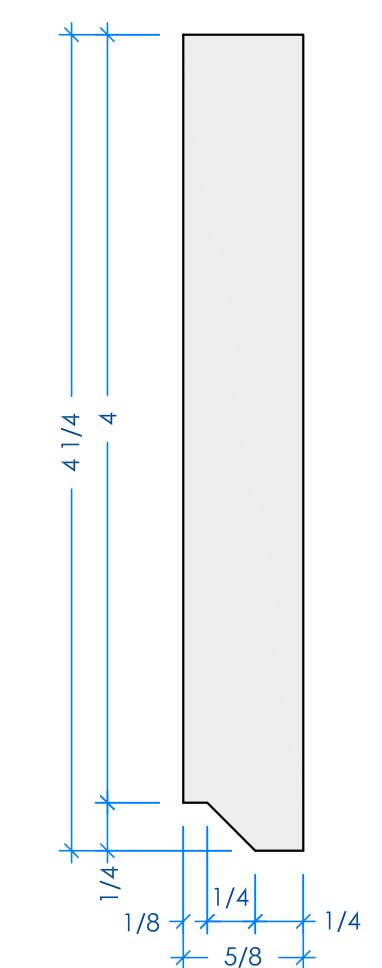

REVISIONS	BY
03.27.08	JA
04.04.08	JA

1 LOWER CABINET - PLAN
1-1/2" = 1'

2 UPPER CABINET - PLAN
1-1/2" = 1'

5 MOULDINGS
FULL

3 CABINET ELEVATION - W/O DOORS
1-1/2" = 1'

4 CABINET - ELEVATION
1-1/2" = 1'

FREESTANDING CORNER TV + STEREO CABINET FOR KEVIN + ARAMIE McDONALD.
FABRICATED FROM CHERRY WOOD, VENEER AND SOLID.
CUSTOM STAIN AND LACQUER FINISH, SATIN SHEEN.
HARDWARE TO BE SELECTED BY DESIGNER.