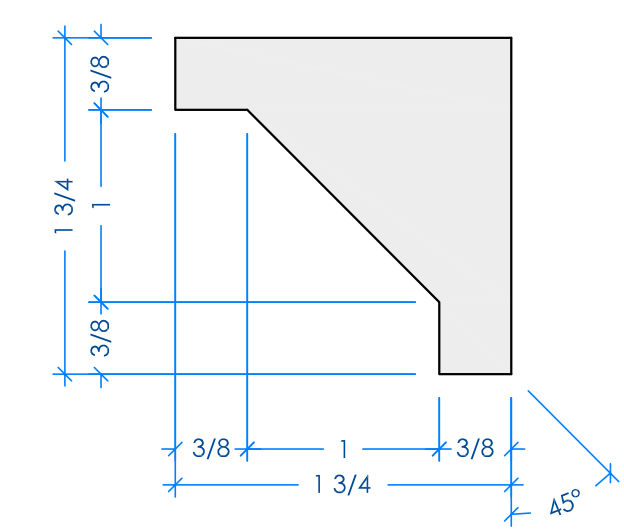

REVISIONS	BY
03.27.08	JA
04.04.08	JA

1 LOWER CABINET - PLAN
1-1/2" = 1'

2 UPPER CABINET - PLAN
1-1/2" = 1'

5 MOULDINGS
FULL

3 CABINET ELEVATION - W/O DOORS
1-1/2" = 1'

4 CABINET - ELEVATION
1-1/2" = 1'

FREESTANDING CORNER TV + STEREO CABINET FOR KEVIN + ARAMIE McDONALD.
FABRICATED FROM CHERRY WOOD, VENEER AND SOLID.
CUSTOM STAIN AND LACQUER FINISH, SATIN SHEEN.
HARDWARE TO BE SELECTED BY DESIGNER.