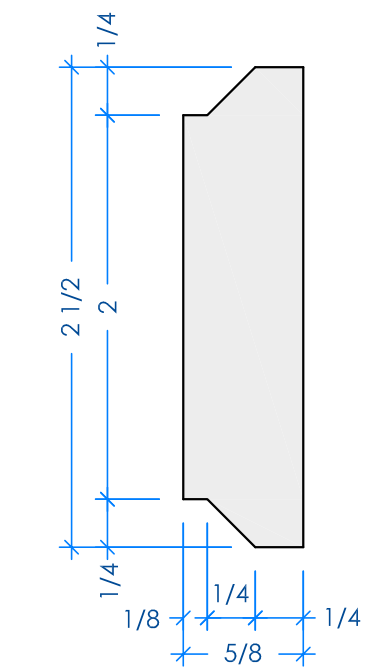

REVISIONS	BY
03.27.08	JA
04.04.08	JA

1 LOWER CABINET - PLAN
1-1/2" = 1'

2 UPPER CABINET - PLAN
1-1/2" = 1'

5 MOULDINGS
FULL

3 CABINET ELEVATION - W/O DOORS
1-1/2" = 1'

4 CABINET - ELEVATION
1-1/2" = 1'

FREESTANDING CORNER TV + STEREO CABINET FOR KEVIN + ARAMIE McDONALD.
FABRICATED FROM CHERRY WOOD, VENEER AND SOLID.
CUSTOM STAIN AND LACQUER FINISH, SATIN SHEEN.
HARDWARE TO BE SELECTED BY DESIGNER.