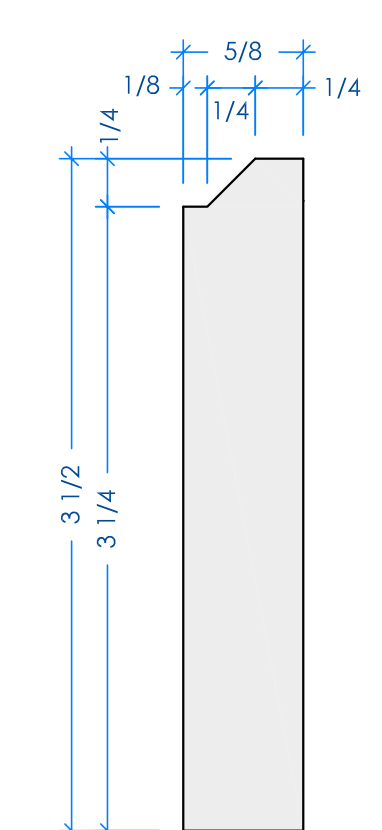

REVISIONS	BY
03.27.08	JA
04.04.08	JA

1 LOWER CABINET - PLAN
1-1/2" = 1'

2 UPPER CABINET - PLAN
1-1/2" = 1'

5 MOULDINGS
FULL

3 CABINET ELEVATION - W/O DOORS
1-1/2" = 1'

4 CABINET - ELEVATION
1-1/2" = 1'

FREESTANDING CORNER TV + STEREO CABINET FOR KEVIN + ARAMIE McDONALD.
FABRICATED FROM CHERRY WOOD, VENEER AND SOLID.
CUSTOM STAIN AND LACQUER FINISH, SATIN SHEEN.
HARDWARE TO BE SELECTED BY DESIGNER.